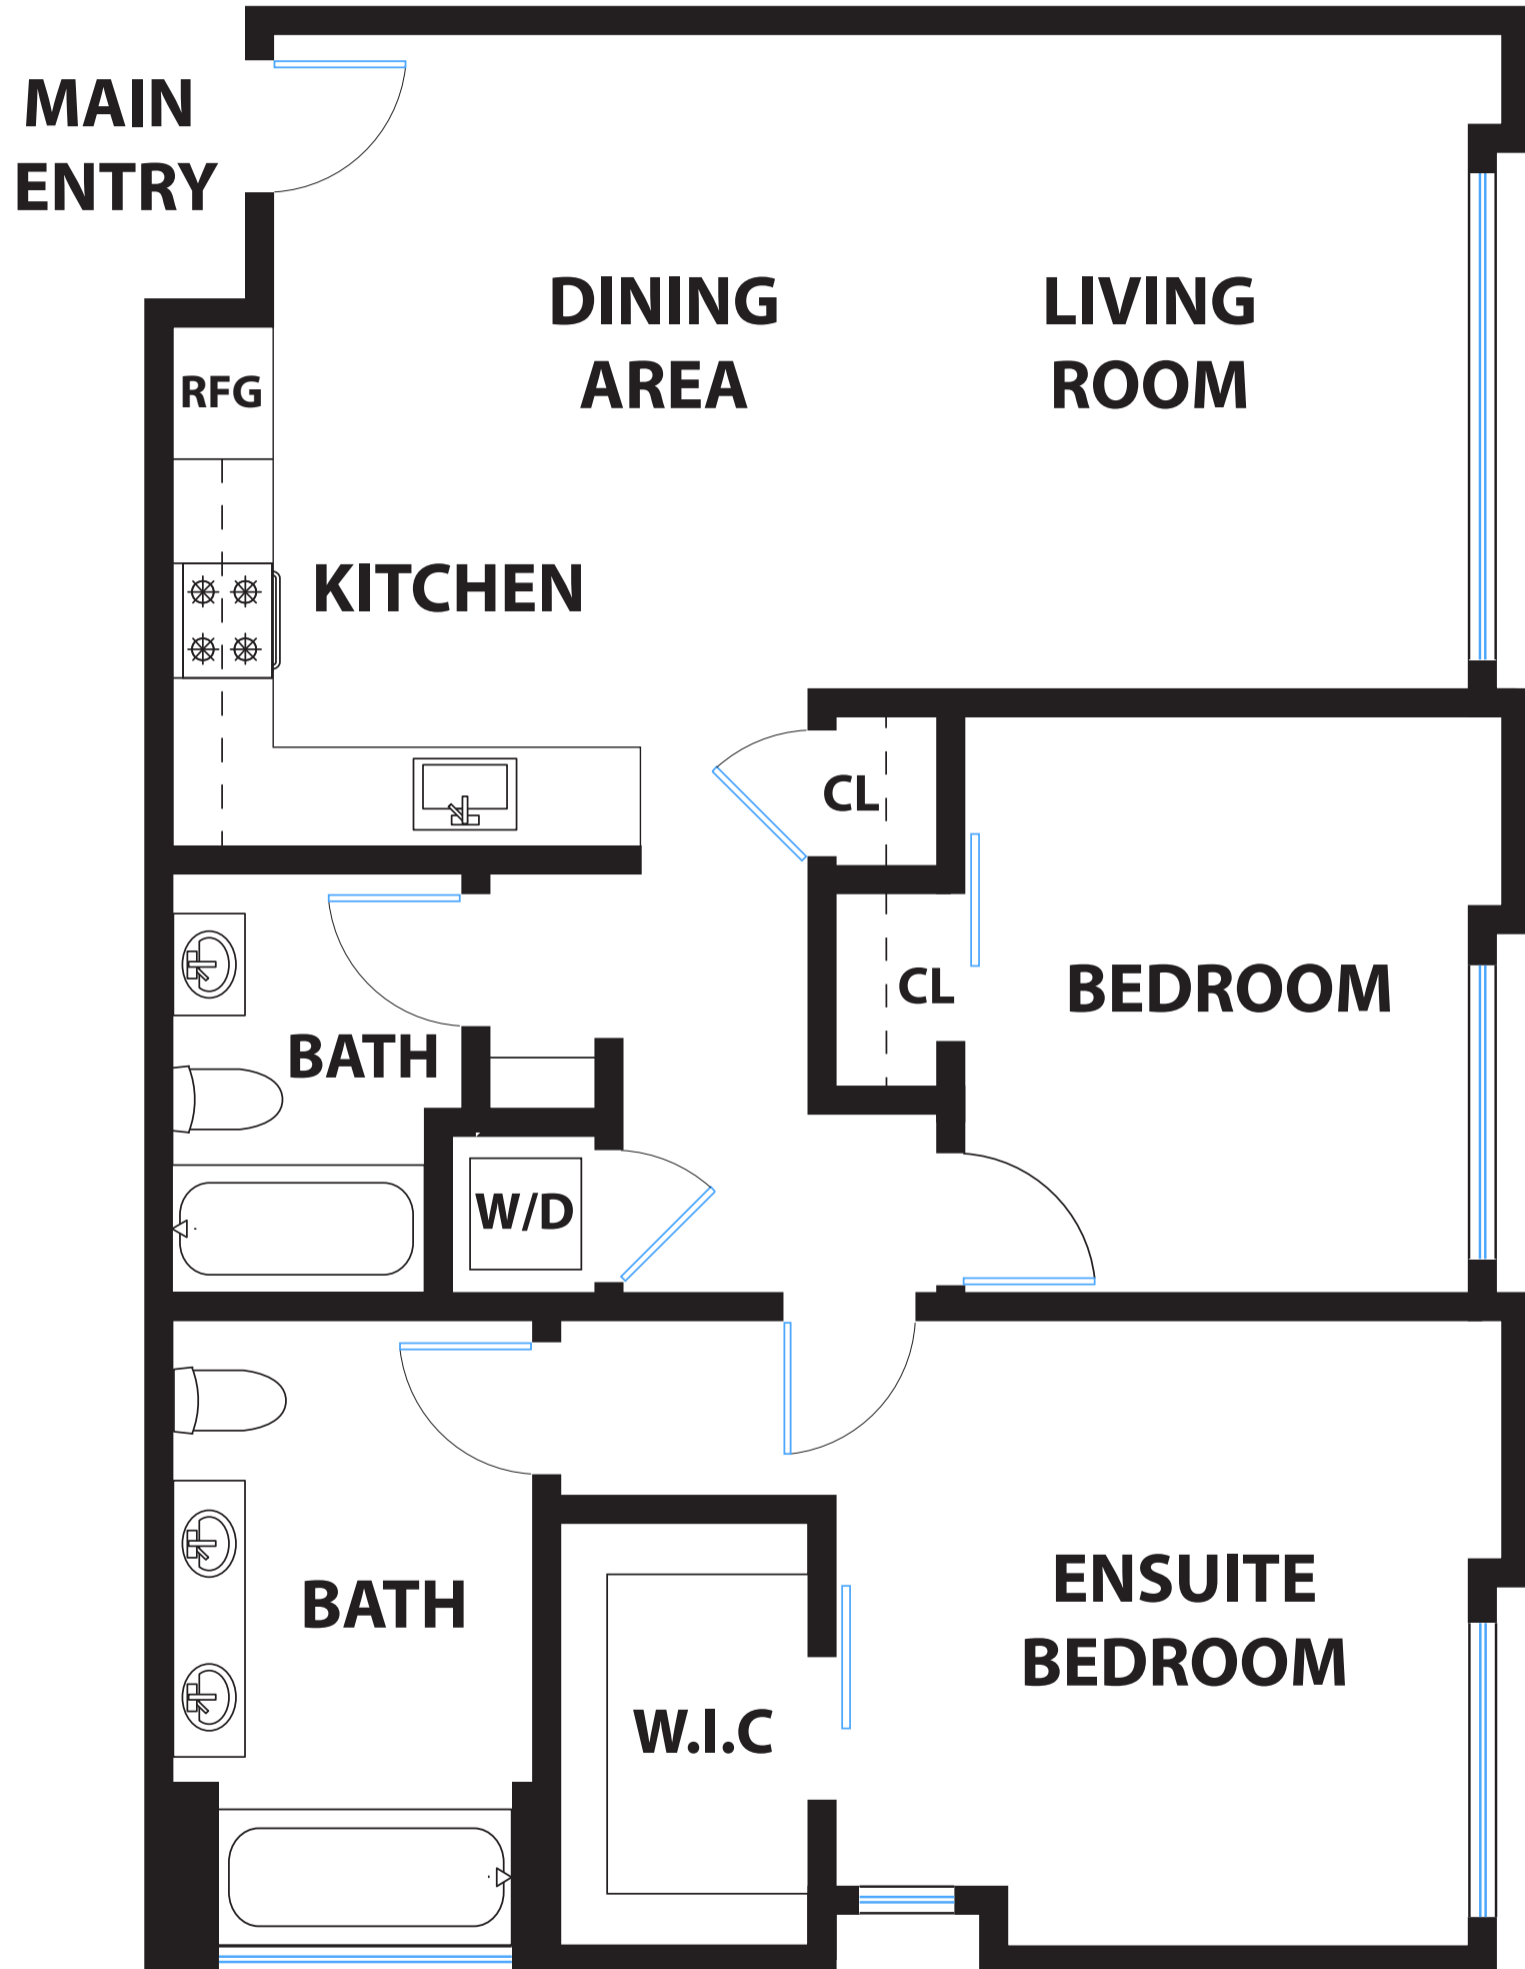

# 300 IVY STREET #214

SAN FRANCISCO

DISCLAIMER: RENDERING BY OPEN HOMES PHOTOGRAPHY. ALL MEASUREMENTS ARE APPROXIMATE AND MAY NOT BE EXACT.  
DO NOT RELY ON THE ACCURACY OF THIS FLOOR PLAN WHEN DETERMINING THE PRICE OF A PROPERTY OR MAKING DECISIONS  
REGARDING BUYING OR SELLING OF PROPERTIES WITHOUT INDEPENDENT VERIFICATION.